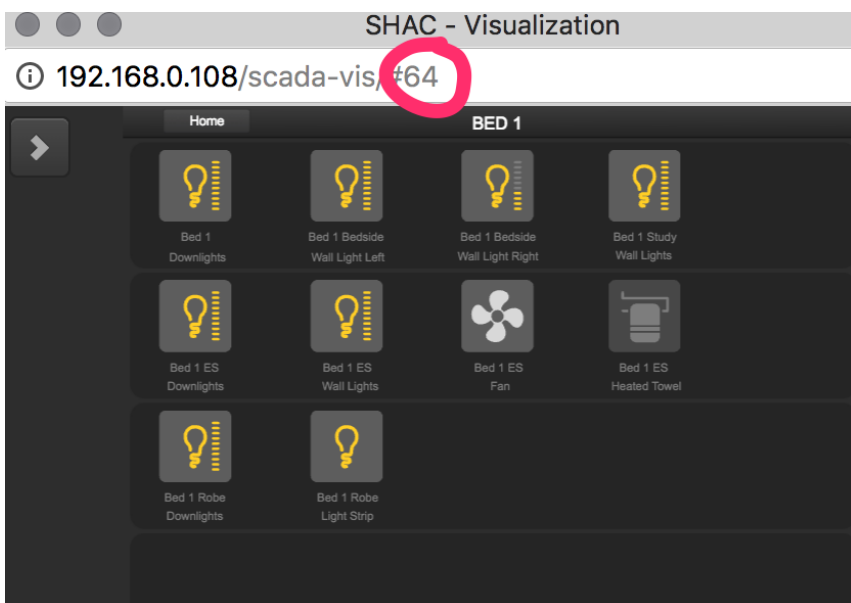

[Back to support Page](#)

For support please email laurence@crowhurst.com.au