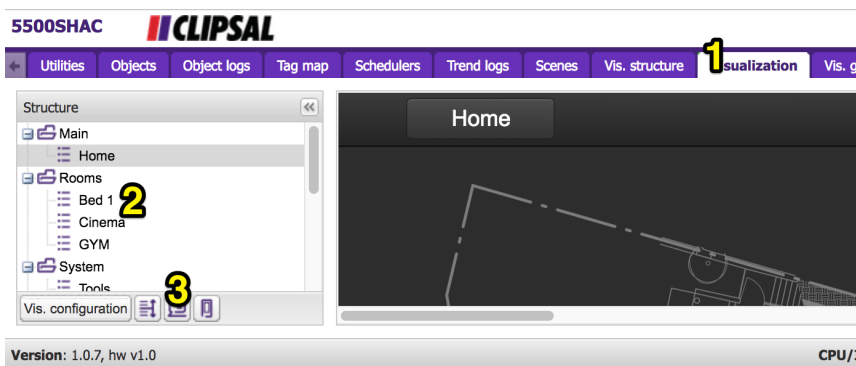

CTC WISER 1.9 Support Page

HOW DO I FIND A PAGE NO

To find the page number of a page.

- Select Visualization
- Select the **Page** you want to find the page number of
- Select the display page display button